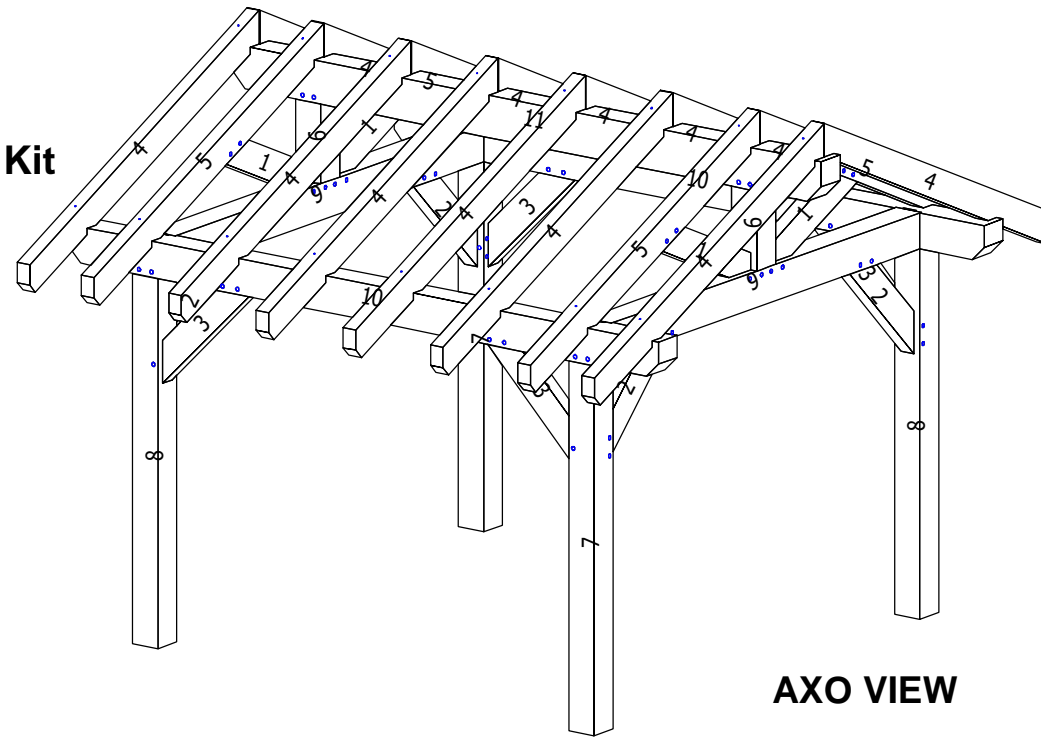

European Timberframe Corp.  
 www.timberframecorp.com  
 (250) 540 4004

**Euro Timber Cabana Kit**  
**12'x12'**

- Measurements -

**AXO VIEW**

**FRONT VIEW**

**Timber sizes:**

No.PL	Material	Name	Quantity	Real width [inch]	Real height [inch]	Real Length [inch]
1	Glulam	Gable Brace	4	3 7/8"	7 7/8"	3'-6 1/8"
2	Glulam	Brace	4	3 7/8"	7 7/8"	3'-6 7/8"
3	Glulam	Brace	4	3 7/8"	7 7/8"	3'-6 7/8"
4	Glulam	Rafter	12	3 7/8"	7 7/8"	9'
5	Glulam	Rafter	4	3 7/8"	7 7/8"	9'
6	Glulam	Kingpost	2	7 7/8"	7 7/8"	2'-2 1/4"
7	Glulam	Post	2	7 7/8"	7 7/8"	8'-2 3/4"
8	Glulam	Post	2	7 7/8"	7 7/8"	8'-2 3/4"
9	Glulam	Collar	2	7 7/8"	9 1/2"	10'-10 1/2"
10	Glulam	Purlin	2	7 7/8"	9 1/2"	15'-4 1/8"
11	Glulam	Ridge	1	7 7/8"	11"	15'-4 1/8"
<b>Total sum</b>			<b>39</b>			

**TOP VIEW**