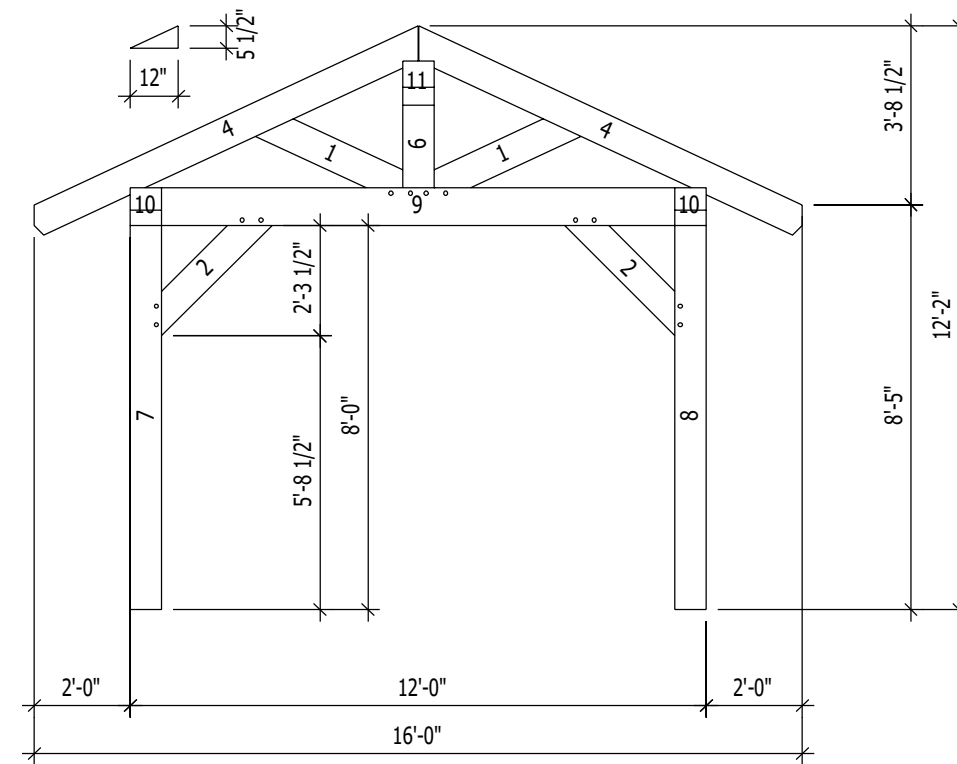

European Timberframe Corp.  
 www.timberframecorp.com  
 (250) 540 4004

**Euro Timber Cabana Kit**  
**12'x12'**

- Measurements -

**AXO VIEW**

**FRONT VIEW**

**Timber sizes:**

No.PL	Material	Name	Quantity	Real width [inch]	Real height [inch]	Real Length [inch]
1	Glulam	Gable Brace	4	3 7/8"	7 7/8"	3'-6 1/8"
2	Glulam	Brace	4	3 7/8"	7 7/8"	3'-6 7/8"
3	Glulam	Brace	4	3 7/8"	7 7/8"	3'-6 7/8"
4	Glulam	Rafter	12	3 7/8"	7 7/8"	9'
5	Glulam	Rafter	4	3 7/8"	7 7/8"	9'
6	Glulam	Kingpost	2	7 7/8"	7 7/8"	2'-2 1/4"
7	Glulam	Post	2	7 7/8"	7 7/8"	8'-2 3/4"
8	Glulam	Post	2	7 7/8"	7 7/8"	8'-2 3/4"
9	Glulam	Collar	2	7 7/8"	9 1/2"	10'-10 1/2"
10	Glulam	Purlin	2	7 7/8"	9 1/2"	15'-4 1/8"
11	Glulam	Ridge	1	7 7/8"	11"	15'-4 1/8"
<b>Total sum</b>			<b>39</b>			

**TOP VIEW**