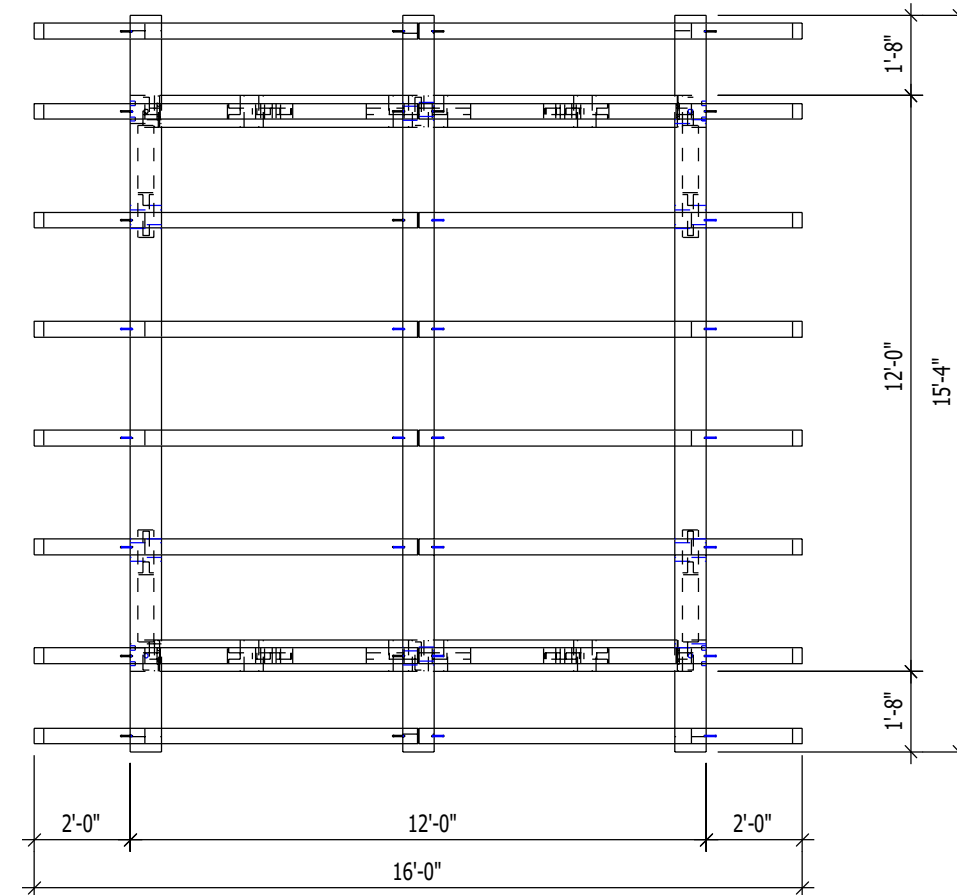

European Timberframe Corp.  
 www.timberframecorp.com  
 (250) 540 4004

**Euro Timber Cabana Kit**  
**12'x12'**

- Measurements -

**AXO VIEW**

**FRONT VIEW**

**Timber sizes:**

No.PL	Material	Name	Quantity	Real width [inch]	Real height [inch]	Real Length [inch]
1	Glulam	Gable Brace	4	3 7/8"	7 7/8"	3'-6 1/8"
2	Glulam	Brace	4	3 7/8"	7 7/8"	3'-6 7/8"
3	Glulam	Brace	4	3 7/8"	7 7/8"	3'-6 7/8"
4	Glulam	Rafter	12	3 7/8"	7 7/8"	9'
5	Glulam	Rafter	4	3 7/8"	7 7/8"	9'
6	Glulam	Kingpost	2	7 7/8"	7 7/8"	2'-2 1/4"
7	Glulam	Post	2	7 7/8"	7 7/8"	8'-2 3/4"
8	Glulam	Post	2	7 7/8"	7 7/8"	8'-2 3/4"
9	Glulam	Collar	2	7 7/8"	9 1/2"	10'-10 1/2"
10	Glulam	Purlin	2	7 7/8"	9 1/2"	15'-4 1/8"
11	Glulam	Ridge	1	7 7/8"	11"	15'-4 1/8"
<b>Total sum</b>			<b>39</b>			

**TOP VIEW**