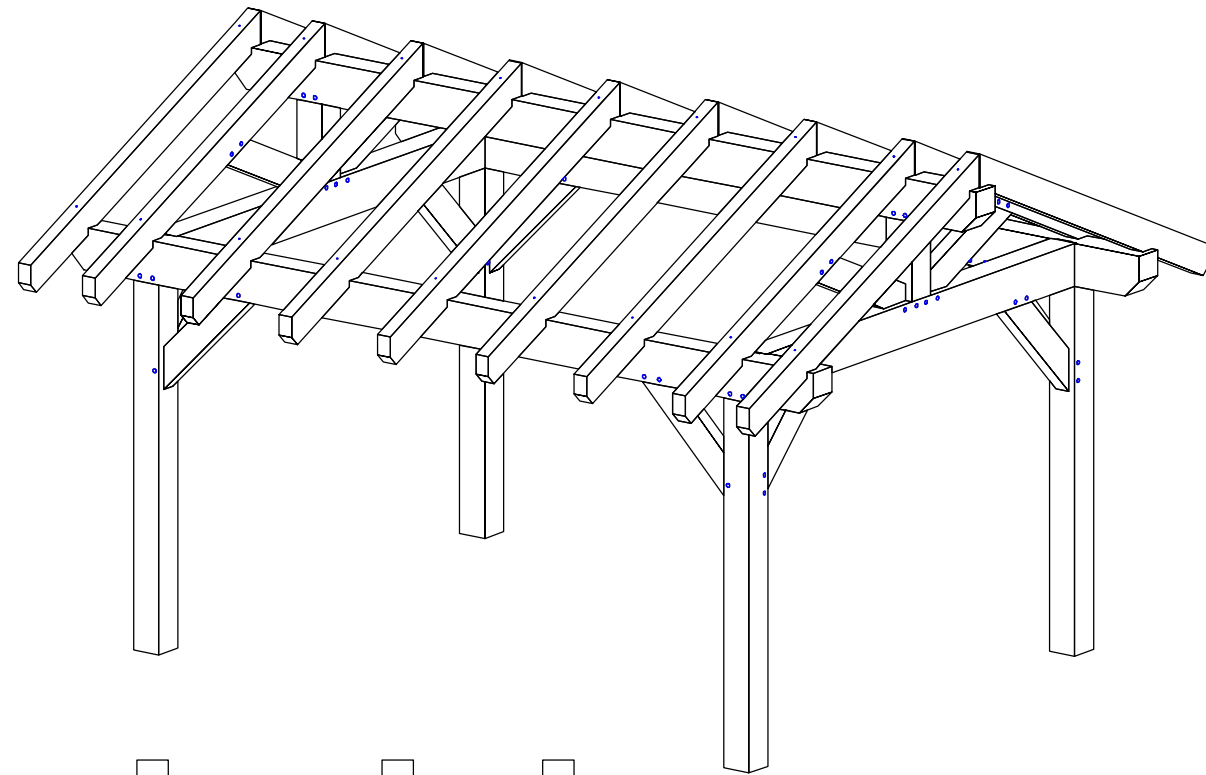

### Euro Timber Cabana Kits

- Beam ends and Brace design -

**Straight Braces**

**45 Degree - Beam Ends**

**Curved Braces**

**Round - Beam Ends**