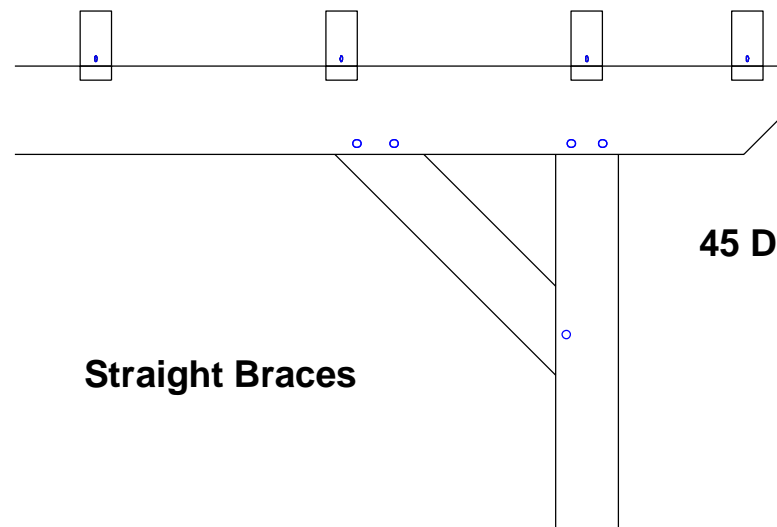

### Euro Timber Cabana Kits

- Beam ends and Brace design -

**Straight Braces**

**45 Degree - Beam Ends**

**Curved Braces**

**Round - Beam Ends**