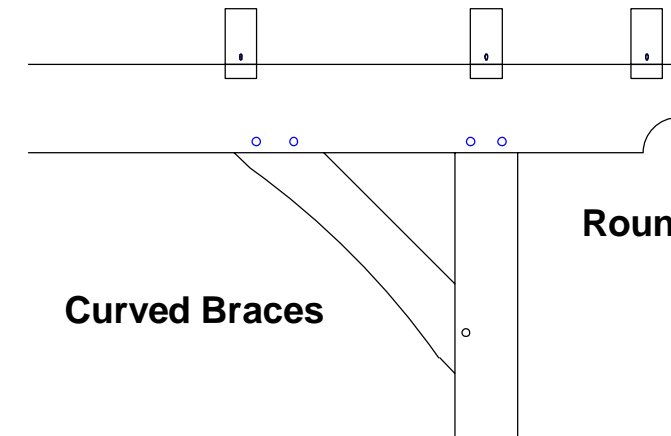

### Euro Timber Cabana Kits

- Beam ends and Brace design -

**Straight Braces**

**45 Degree - Beam Ends**

**Curved Braces**

**Round - Beam Ends**