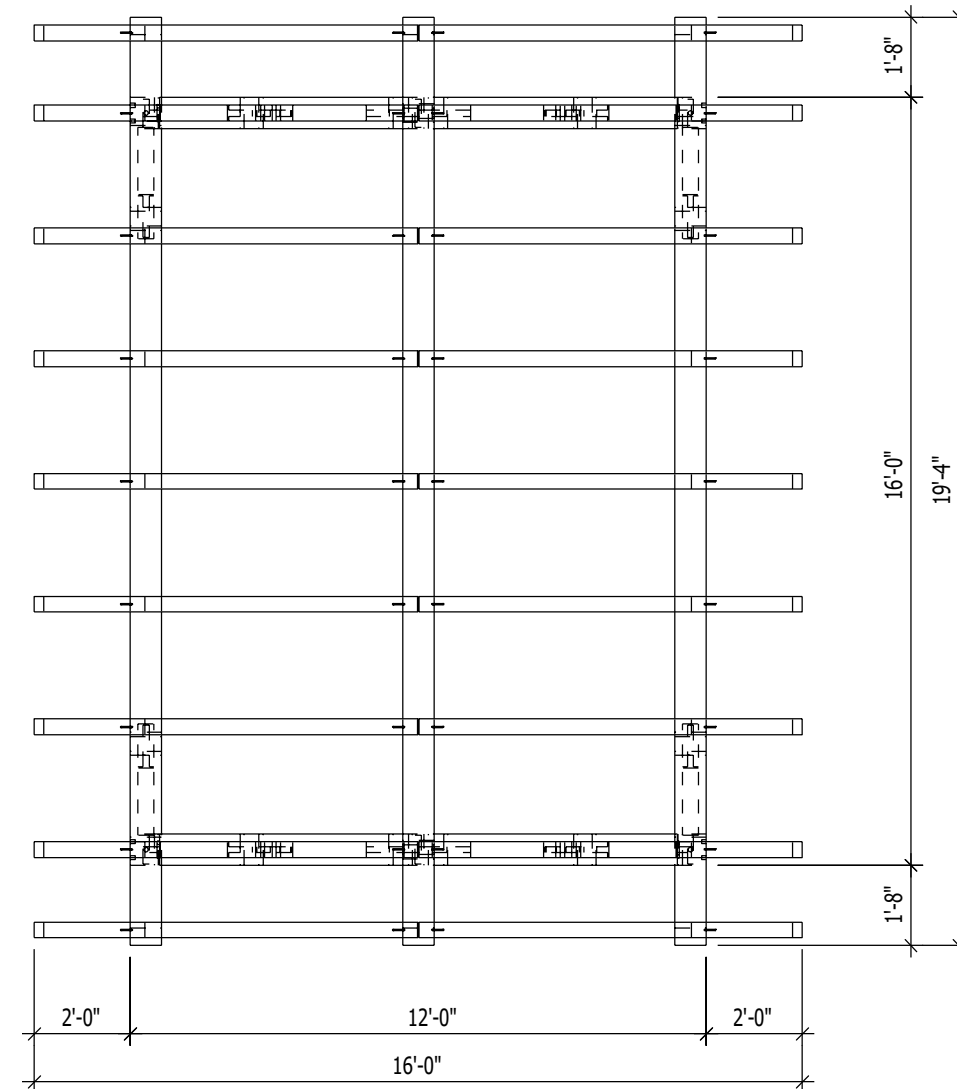

European Timberframe Corp.
 www.timberframecorp.com
 (250) 540 4004

Euro Timber Cabana Kit
12'x16'

- Measurements -

AXO VIEW

FRONT VIEW

TOP VIEW

Timber sizes:

No.PL	Material	Name	Quantity	Real width [inch]	Real height [inch]	Real Length [inch]
1	Glulam	Gable Brace	4	3 7/8"	7 7/8"	3'-6 1/8"
2	Glulam	Brace	4	3 7/8"	7 7/8"	3'-6 7/8"
3	Glulam	Brace	4	3 7/8"	7 7/8"	3'-6 7/8"
4	Glulam	Rafter	14	3 7/8"	7 7/8"	9'
5	Glulam	Rafter	4	3 7/8"	7 7/8"	9'
6	Glulam	Kingpost	2	7 7/8"	7 7/8"	2'-2 1/4"
7	Glulam	Post	2	7 7/8"	7 7/8"	8'-2 3/4"
8	Glulam	Post	2	7 7/8"	7 7/8"	8'-2 3/4"
9	Glulam	Collar	2	7 7/8"	11"	10'-10 1/2"
10	Glulam	Purlin	2	7 7/8"	11"	19'-4 1/8"
11	Glulam	Ridge	1	7 7/8"	11"	19'-4 1/8"
Total sum			41			