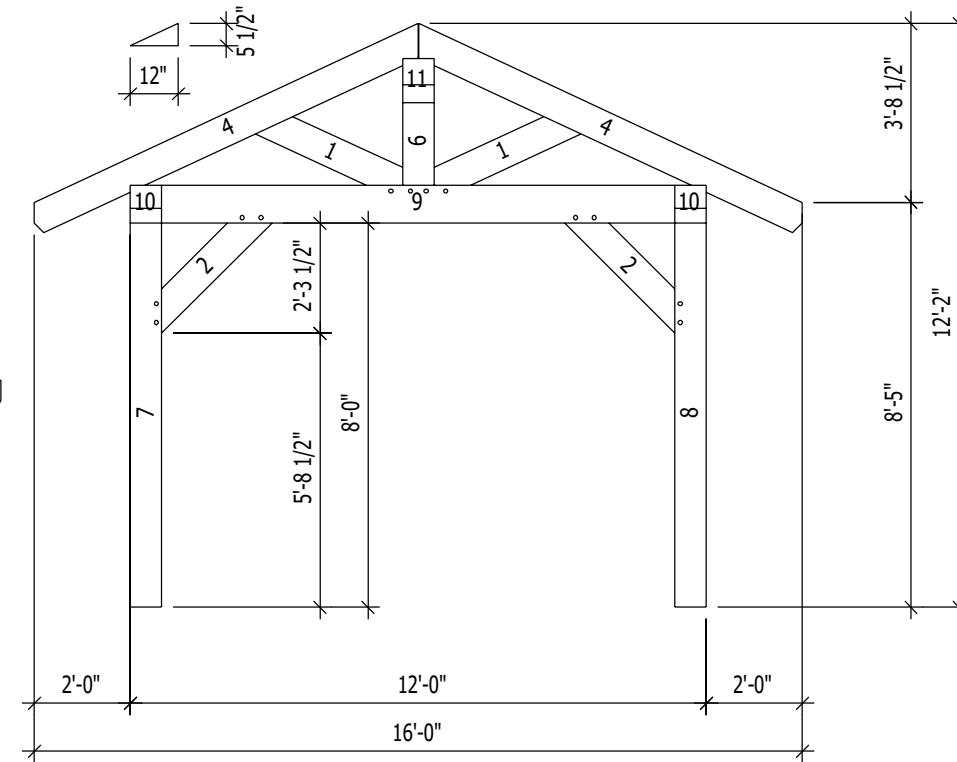

European Timberframe Corp.
 www.timberframecorp.com
 (250) 540 4004

Euro Timber Cabana Kit
12'x16'

- Measurements -

AXO VIEW

FRONT VIEW

TOP VIEW

Timber sizes:

No.PL	Material	Name	Quantity	Real width [inch]	Real height [inch]	Real Length [inch]
1	Glulam	Gable Brace	4	3 7/8"	7 7/8"	3'-6 1/8"
2	Glulam	Brace	4	3 7/8"	7 7/8"	3'-6 7/8"
3	Glulam	Brace	4	3 7/8"	7 7/8"	3'-6 7/8"
4	Glulam	Rafter	14	3 7/8"	7 7/8"	9'
5	Glulam	Rafter	4	3 7/8"	7 7/8"	9'
6	Glulam	Kingpost	2	7 7/8"	7 7/8"	2'-2 1/4"
7	Glulam	Post	2	7 7/8"	7 7/8"	8'-2 3/4"
8	Glulam	Post	2	7 7/8"	7 7/8"	8'-2 3/4"
9	Glulam	Collar	2	7 7/8"	11"	10'-10 1/2"
10	Glulam	Purlin	2	7 7/8"	11"	19'-4 1/8"
11	Glulam	Ridge	1	7 7/8"	11"	19'-4 1/8"
Total sum			41			