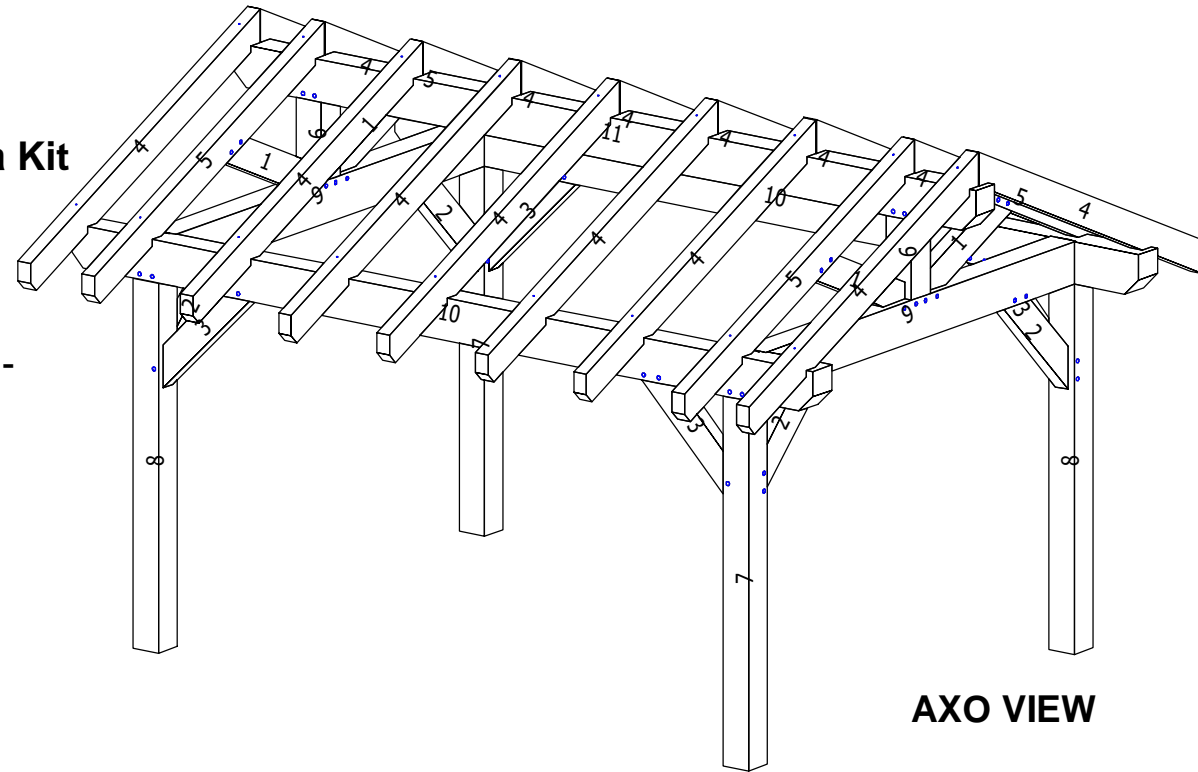

European Timberframe Corp.
 www.timberframecorp.com
 (250) 540 4004

Euro Timber Cabana Kit
12'x16'

- Measurements -

AXO VIEW

FRONT VIEW

TOP VIEW

Timber sizes:

No.PL	Material	Name	Quantity	Real width [inch]	Real height [inch]	Real Length [inch]
1	Glulam	Gable Brace	4	3 7/8"	7 7/8"	3'-6 1/8"
2	Glulam	Brace	4	3 7/8"	7 7/8"	3'-6 7/8"
3	Glulam	Brace	4	3 7/8"	7 7/8"	3'-6 7/8"
4	Glulam	Rafter	14	3 7/8"	7 7/8"	9'
5	Glulam	Rafter	4	3 7/8"	7 7/8"	9'
6	Glulam	Kingpost	2	7 7/8"	7 7/8"	2'-2 1/4"
7	Glulam	Post	2	7 7/8"	7 7/8"	8'-2 3/4"
8	Glulam	Post	2	7 7/8"	7 7/8"	8'-2 3/4"
9	Glulam	Collar	2	7 7/8"	11"	10'-10 1/2"
10	Glulam	Purlin	2	7 7/8"	11"	19'-4 1/8"
11	Glulam	Ridge	1	7 7/8"	11"	19'-4 1/8"
Total sum			41			