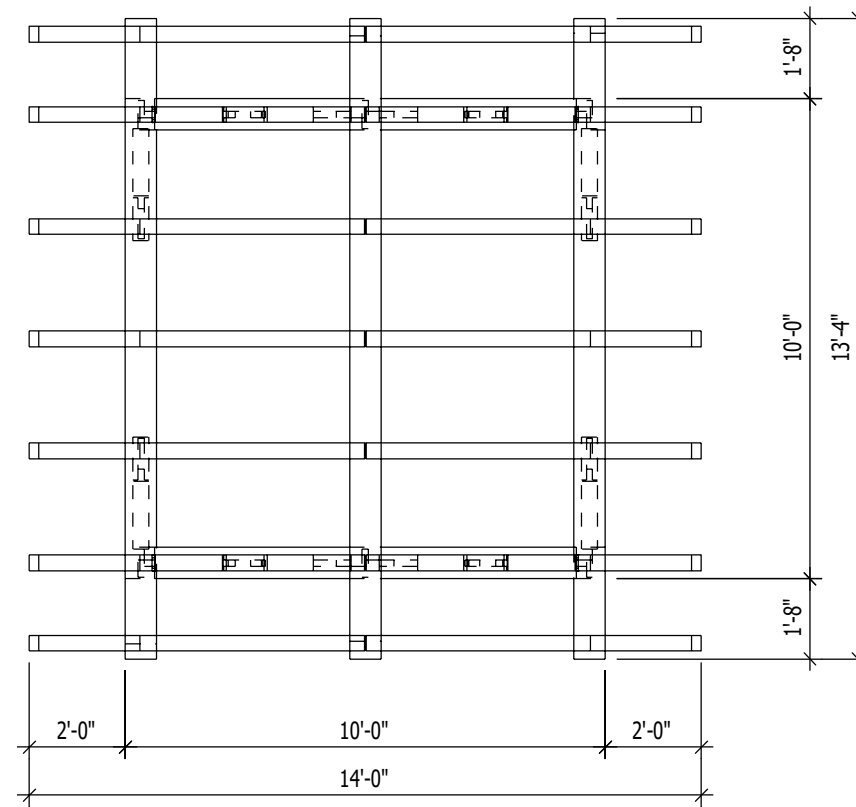

European Timberframe Corp.  
 www.timberframecorp.com  
 (250) 540 4004

**Euro Timber Cabana Kit**  
**10'x10'**

- Measurements -

**AXO VIEW**

**FRONT VIEW**

**Timber sizes:**

No.PL	Material	Name	Quantity	Real width [inch]	Real height [inch]	Real Length [inch]
1	Glulam	Gable Brace	4	3 7/8"	7 7/8"	2'-11 1/2"
2	Glulam	Brace	4	3 7/8"	7 7/8"	3'-6 7/8"
3	Glulam	Brace	4	3 7/8"	7 7/8"	3'-6 7/8"
4	Glulam	Rafter	10	3 7/8"	7 7/8"	7'-10 3/4"
5	Glulam	Rafter	4	3 7/8"	7 7/8"	7'-10 3/4"
6	Glulam	Kingpost	2	7 7/8"	7 7/8"	1'-8 5/8"
7	Glulam	Post	2	7 7/8"	7 7/8"	8'-2 3/4"
8	Glulam	Post	2	7 7/8"	7 7/8"	8'-2 3/4"
9	Glulam	Collar	2	7 7/8"	9 1/2"	8'-10 1/2"
10	Glulam	Purlin	2	7 7/8"	9 1/2"	13'-4 1/8"
11	Glulam	Ridge	1	7 7/8"	11"	13'-4 1/8"
<b>Total sum</b>			<b>37</b>			

**TOP VIEW**