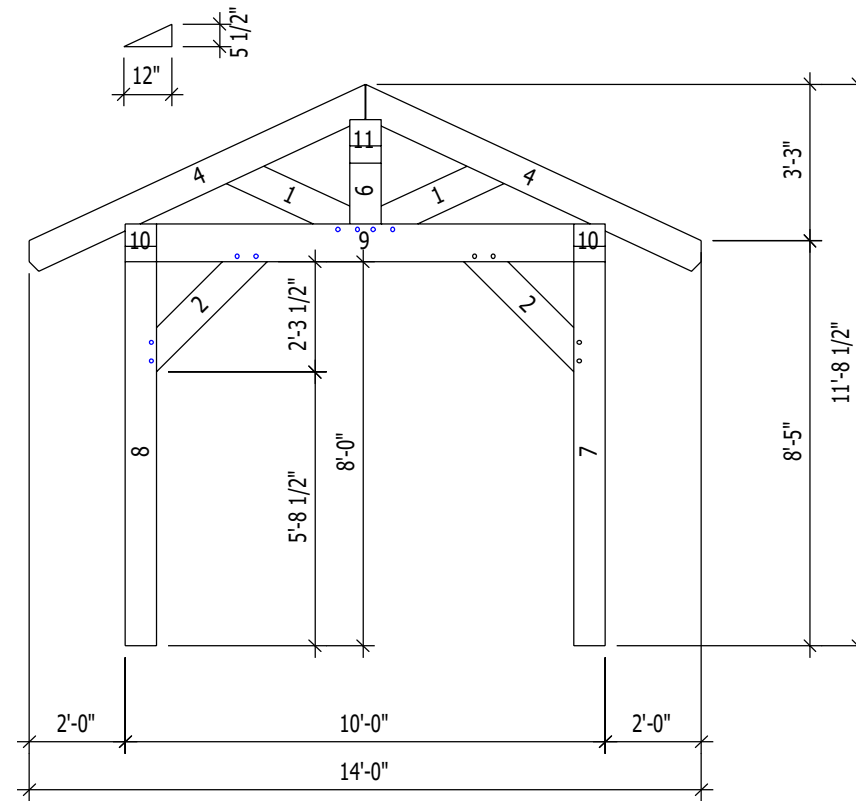

European Timberframe Corp.  
 www.timberframecorp.com  
 (250) 540 4004

**Euro Timber Cabana Kit**  
**10'x10'**

- Measurements -

**AXO VIEW**

**FRONT VIEW**

**Timber sizes:**

No.PL	Material	Name	Quantity	Real width [inch]	Real height [inch]	Real Length [inch]
1	Glulam	Gable Brace	4	3 7/8"	7 7/8"	2'-11 1/2"
2	Glulam	Brace	4	3 7/8"	7 7/8"	3'-6 7/8"
3	Glulam	Brace	4	3 7/8"	7 7/8"	3'-6 7/8"
4	Glulam	Rafter	10	3 7/8"	7 7/8"	7'-10 3/4"
5	Glulam	Rafter	4	3 7/8"	7 7/8"	7'-10 3/4"
6	Glulam	Kingpost	2	7 7/8"	7 7/8"	1'-8 5/8"
7	Glulam	Post	2	7 7/8"	7 7/8"	8'-2 3/4"
8	Glulam	Post	2	7 7/8"	7 7/8"	8'-2 3/4"
9	Glulam	Collar	2	7 7/8"	9 1/2"	8'-10 1/2"
10	Glulam	Purlin	2	7 7/8"	9 1/2"	13'-4 1/8"
11	Glulam	Ridge	1	7 7/8"	11"	13'-4 1/8"
<b>Total sum</b>			<b>37</b>			

**TOP VIEW**