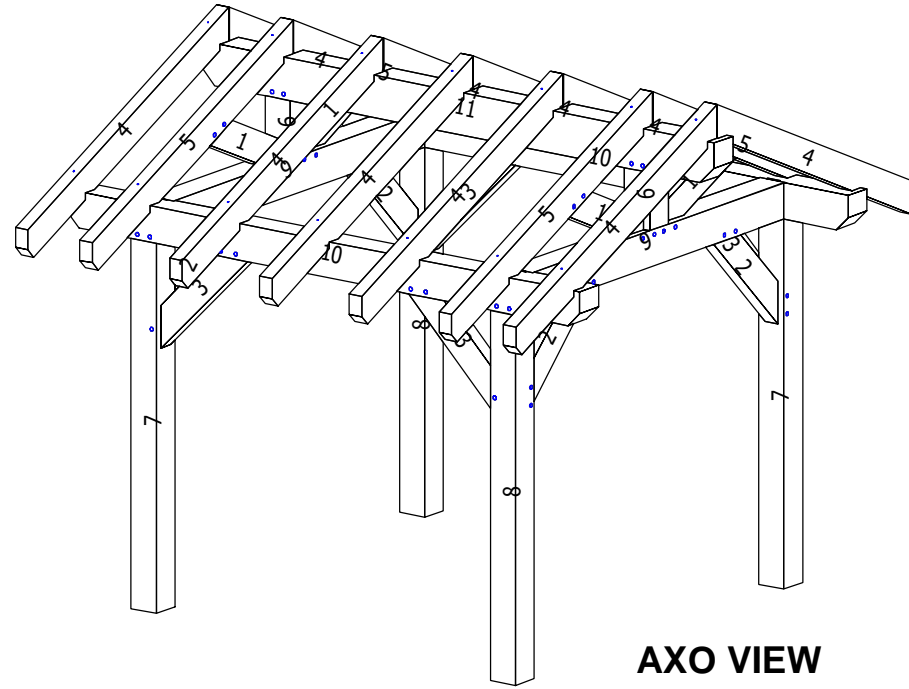

European Timberframe Corp.  
 www.timberframecorp.com  
 (250) 540 4004

**Euro Timber Cabana Kit**  
**10'x10'**

- Measurements -

**AXO VIEW**

**FRONT VIEW**

**Timber sizes:**

No.PL	Material	Name	Quantity	Real width [inch]	Real height [inch]	Real Length [inch]
1	Glulam	Gable Brace	4	3 7/8"	7 7/8"	2'-11 1/2"
2	Glulam	Brace	4	3 7/8"	7 7/8"	3'-6 7/8"
3	Glulam	Brace	4	3 7/8"	7 7/8"	3'-6 7/8"
4	Glulam	Rafter	10	3 7/8"	7 7/8"	7'-10 3/4"
5	Glulam	Rafter	4	3 7/8"	7 7/8"	7'-10 3/4"
6	Glulam	Kingpost	2	7 7/8"	7 7/8"	1'-8 5/8"
7	Glulam	Post	2	7 7/8"	7 7/8"	8'-2 3/4"
8	Glulam	Post	2	7 7/8"	7 7/8"	8'-2 3/4"
9	Glulam	Collar	2	7 7/8"	9 1/2"	8'-10 1/2"
10	Glulam	Purlin	2	7 7/8"	9 1/2"	13'-4 1/8"
11	Glulam	Ridge	1	7 7/8"	11"	13'-4 1/8"
<b>Total sum</b>			<b>37</b>			

**TOP VIEW**